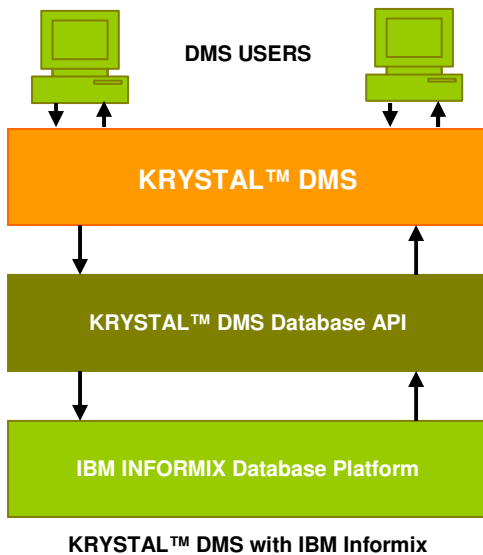

KRYSTAL™ DMS: IBM Informix Integration

Krystal™ DMS can be configured with Relational Database Management System (RDBMS) such as IBM Informix, IBM DB2 UDB, ORACLE 8.x, and Microsoft SQL SERVER 2000 etc.

IBM Informix® Dynamic Server (IDS) is an exceptional online transaction processing (OLTP) database that offers outstanding performance, reliability, scalability and manageability for enterprise and workgroup computing.

With a full-featured relational database management system (RDBMS) platform, IDS offers extensive capabilities to meet unique business requirements with the speed of native database functions. In addition, IDS delivers:

- Solid, secure and reliable support for on demand environments
- Enhanced performance, availability, and database administrator and programmer productivity
- Reduced deployment and management costs
- High security for compliance with government regulations

To leverage the power, flexibility, extensibility and robustness of the Informix database system, Primeleaf Consulting [P] Ltd decided to integrate with its **KRYSTAL™ DMS** Enterprise Edition.

Many organizations across the world have already invested in IBM Informix Dynamic Server and database servers, to leverage the existing infrastructure and cost, Primeleaf started integrating and enabling its **KRYSTAL™ DMS** suite of products with IBM Informix database software.

KRYSTAL™ DMS is easy to use, powerful and cost-effective document management software that allows companies to centralize the management, storage, retrieval and distribution of documents.

Built with robust, scalable architecture, **KRYSTAL™ DMS** can be deployed over LAN, WAN or Internet in large Enterprises. These Products also empower individuals and organizations by acting as powerful knowledge management tools.

KRYSTAL™ DMS addresses the needs of many vertical markets, including manufacturing, architecture, engineering, construction, utilities, universities, and government agencies.

KRYSTAL™ DMS is the property of Primeleaf Consulting [P] Ltd. © Primeleaf Consulting [P] Ltd. 2007, All Rights Reserved.

Primeleaf Consulting [P] Ltd

#29, Hendre Castle, D.S.Babrekar Marg,
Gokhale Road (North), Dadar, Mumbai 400028
India.
Tel. + 91 22 2447 3371 / 72 /73
info@primeleaf.in